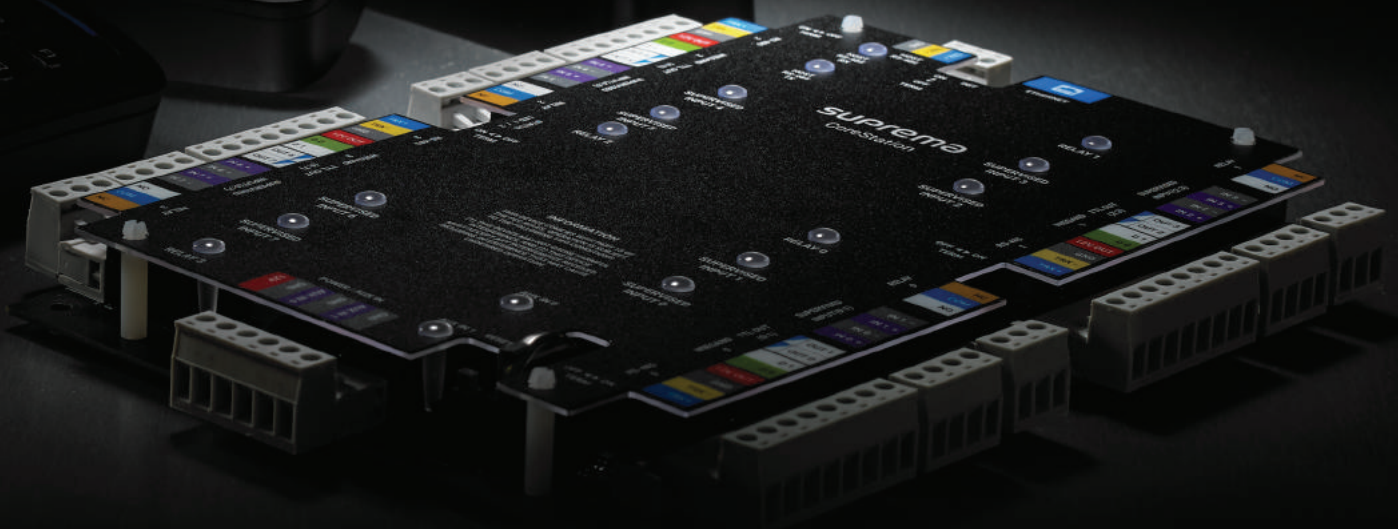

# CoreStation

Intelligent Biometric Controller

Suprema CoreStation is an intelligent door controller which provides the advantages of a biometric-enabled security over a centralized access control systems. Designed for mid to enterprise-level systems, the CoreStation handles up to 500,000 users with an incredible fingerprint matching speed of upto 400,000 match/sec. With the provisions of high-performance, biometric readiness, Ethernet communication, CoreStation is capable of offering the full features of the BioStar 2 platform. The device provides centralized biometric template management and also interfaces with complete set of reader technologies including RS-485(OSDP) and Wiegand. With its versatility, CoreStation is a perfect access control solution for both new installations as well as a replacement of existing systems.